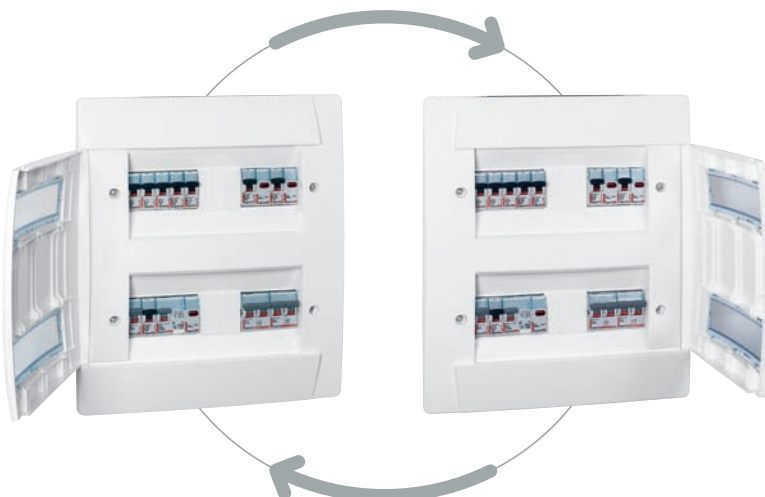

New Practibox™, stylish & easy to use

FLUSH-MOUNTING DISTRIBUTION CABINETS
FOR LIVING AREAS AND WORKPLACES

Stylish & easy to use

Practibox flush-mounting distribution cabinets blend perfectly into living areas or the workplace with their white finish and clear windows.

Thanks to the reversible faceplate, the door can be either right or left-opening. It can be fitted with a key lock.

These additional features increase the added value of your projects.

The reversible faceplate means the door can open to the left or right, thus offering maximum flexibility during installation on site.

More space available between the rails, terminal blocks installed on the flush-mounting box at the top,

bottom or even between the rails. Cabinet faceplate fixes easily on the flush-mounting box thanks to recessed

grooves. Key features for easier installation.

Flush-mounting masonry box with integrated slots for the terminal blocks

Chassis with vertical adjustment. Corrects the level of a flush-mounting box. Space between the rails 150 mm