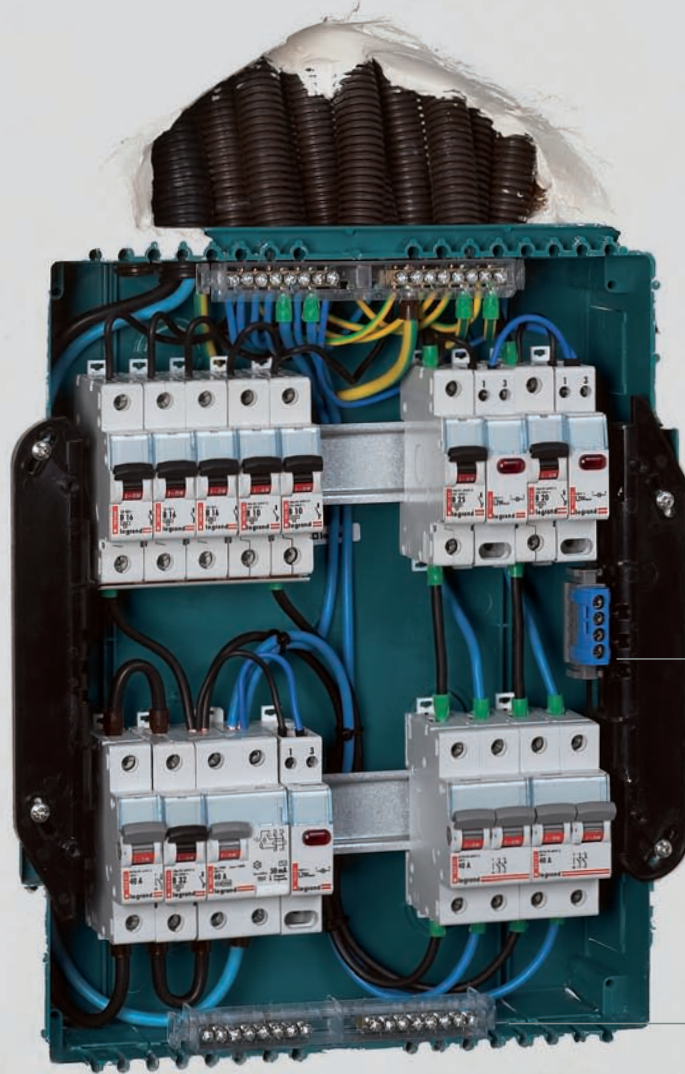

Thanks to the reversible faceplate, the door can be either right or left-opening. It can be fitted with a key lock.

These additional features increase the added value of your projects.

The reversible faceplate means the door can open to the left or right, thus offering maximum flexibility during installation on site.

Cat. No. 6011 12
Cabinet with 1 row of 12 modules

Cat. No. 6011 13
Cabinet with 2 rows of 12 modules (24 modules)

Cat. No. 6011 14
Cabinet with 3 rows of 12 modules (36 modules)

Easy wiring

Ease of installation due to terminal blocks which can be installed at the top, bottom or on the sides, between the rails, and directly on the flush-mounting box.

More space available between the rails, terminal blocks installed on the flush-mounting box at the top,

bottom or even between the rails. Cabinet faceplate fixes easily on the flush-mounting box thanks to recessed

grooves. Key features for easier installation.

Flush-mounting masonry box with integrated slots for the terminal blocks

Chassis with vertical adjustment. Corrects the level of a flush-mounting box. Space between the rails 150 mm