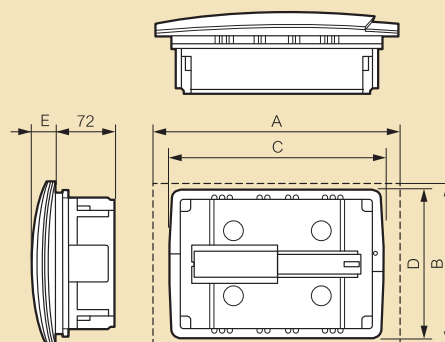

More space available between the rails, terminal blocks installed on the flush-mounting box at the top,

bottom or even between the rails. Cabinet faceplate fixes easily on the flush-mounting box thanks to recessed

grooves. Key features for easier installation.

Flush-mounting masonry box with integrated slots for the terminal blocks

Chassis with vertical adjustment. Corrects the level of a flush-mounting box. Space between the rails 150 mm

1 019 66

IP 2X terminal blocks (please consult us)

Practibox™ flush-mounting distribution cabinets

6 to 36 modules

Dimensions

Cabinets 6, 8 and 12 modules

	Number of modules		
	6 mod.	8 mod.	12 mod.
A	230	266	334
B	186	188	225
C	208	244	287
D	180	180	208
E	27	27	31