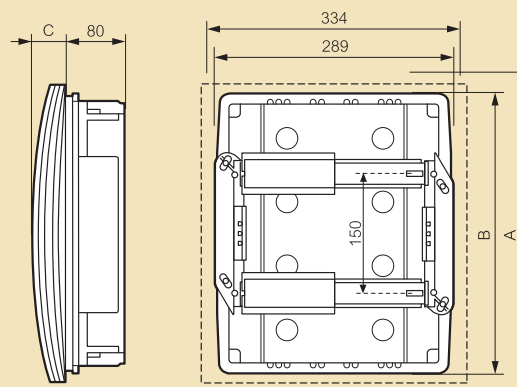

Number of modules	
	24 mod.	36 mod.
A	376	526
B	358	508
C	40	42