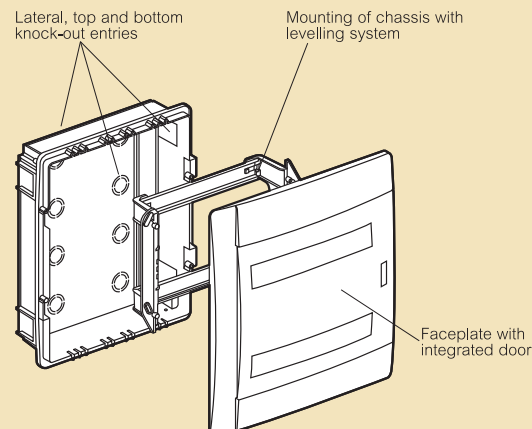

Practibox™ flush-mounting distribution cabinets

6 to 36 modules