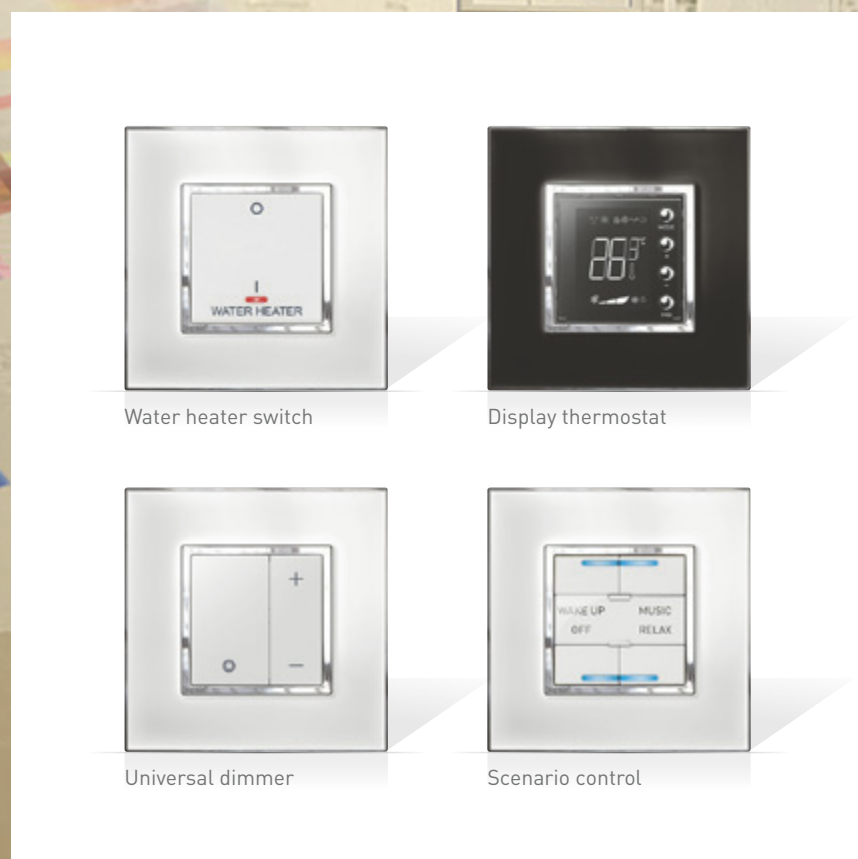

Control of an individual room, backlit display

Possibility of fan coil adjustment

Programmable scenarios for a genuine spa experience

Water heater switch

Display thermostat

Universal dimmer

Scenario control