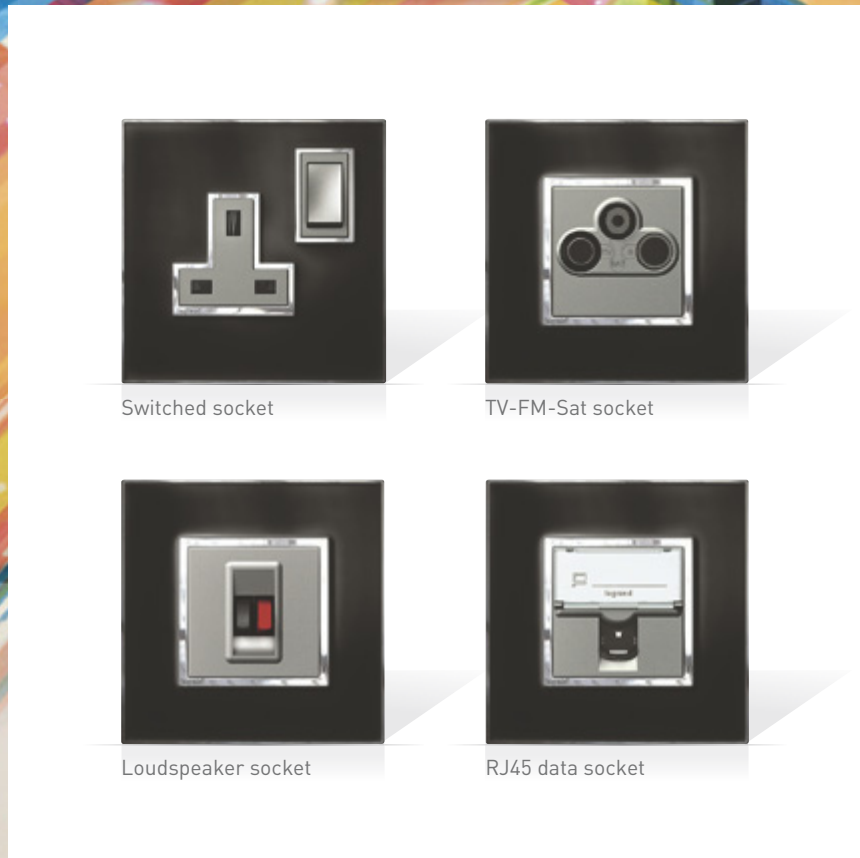

Be entertained in comfort

Arteor's variety matches that of the panoply of multimedia options available for home entertainment today – even worldwide, because all major international standards of sockets are available.

For music from the hi-fi system it provides a loudspeaker socket to allow you to enjoy a perfect sound experience without the risk of tripping over wires, anywhere in the house. TV outlets ensure your TV set gets its signals per cable or satellite reception; they can be fitted in several rooms, to allow different family members to watch their favourite programmes at once. The same goes for the data sockets that ensure your Internet access.