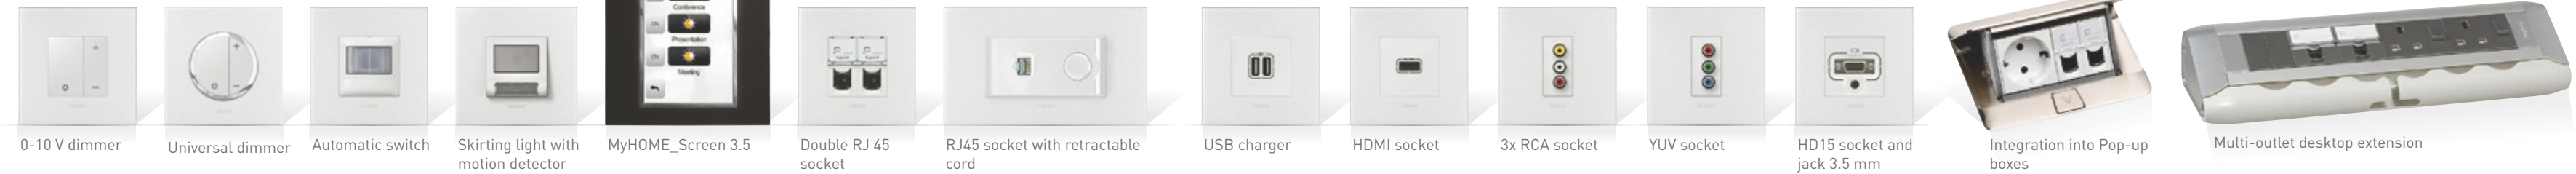

OFFICE SOLUTIONS