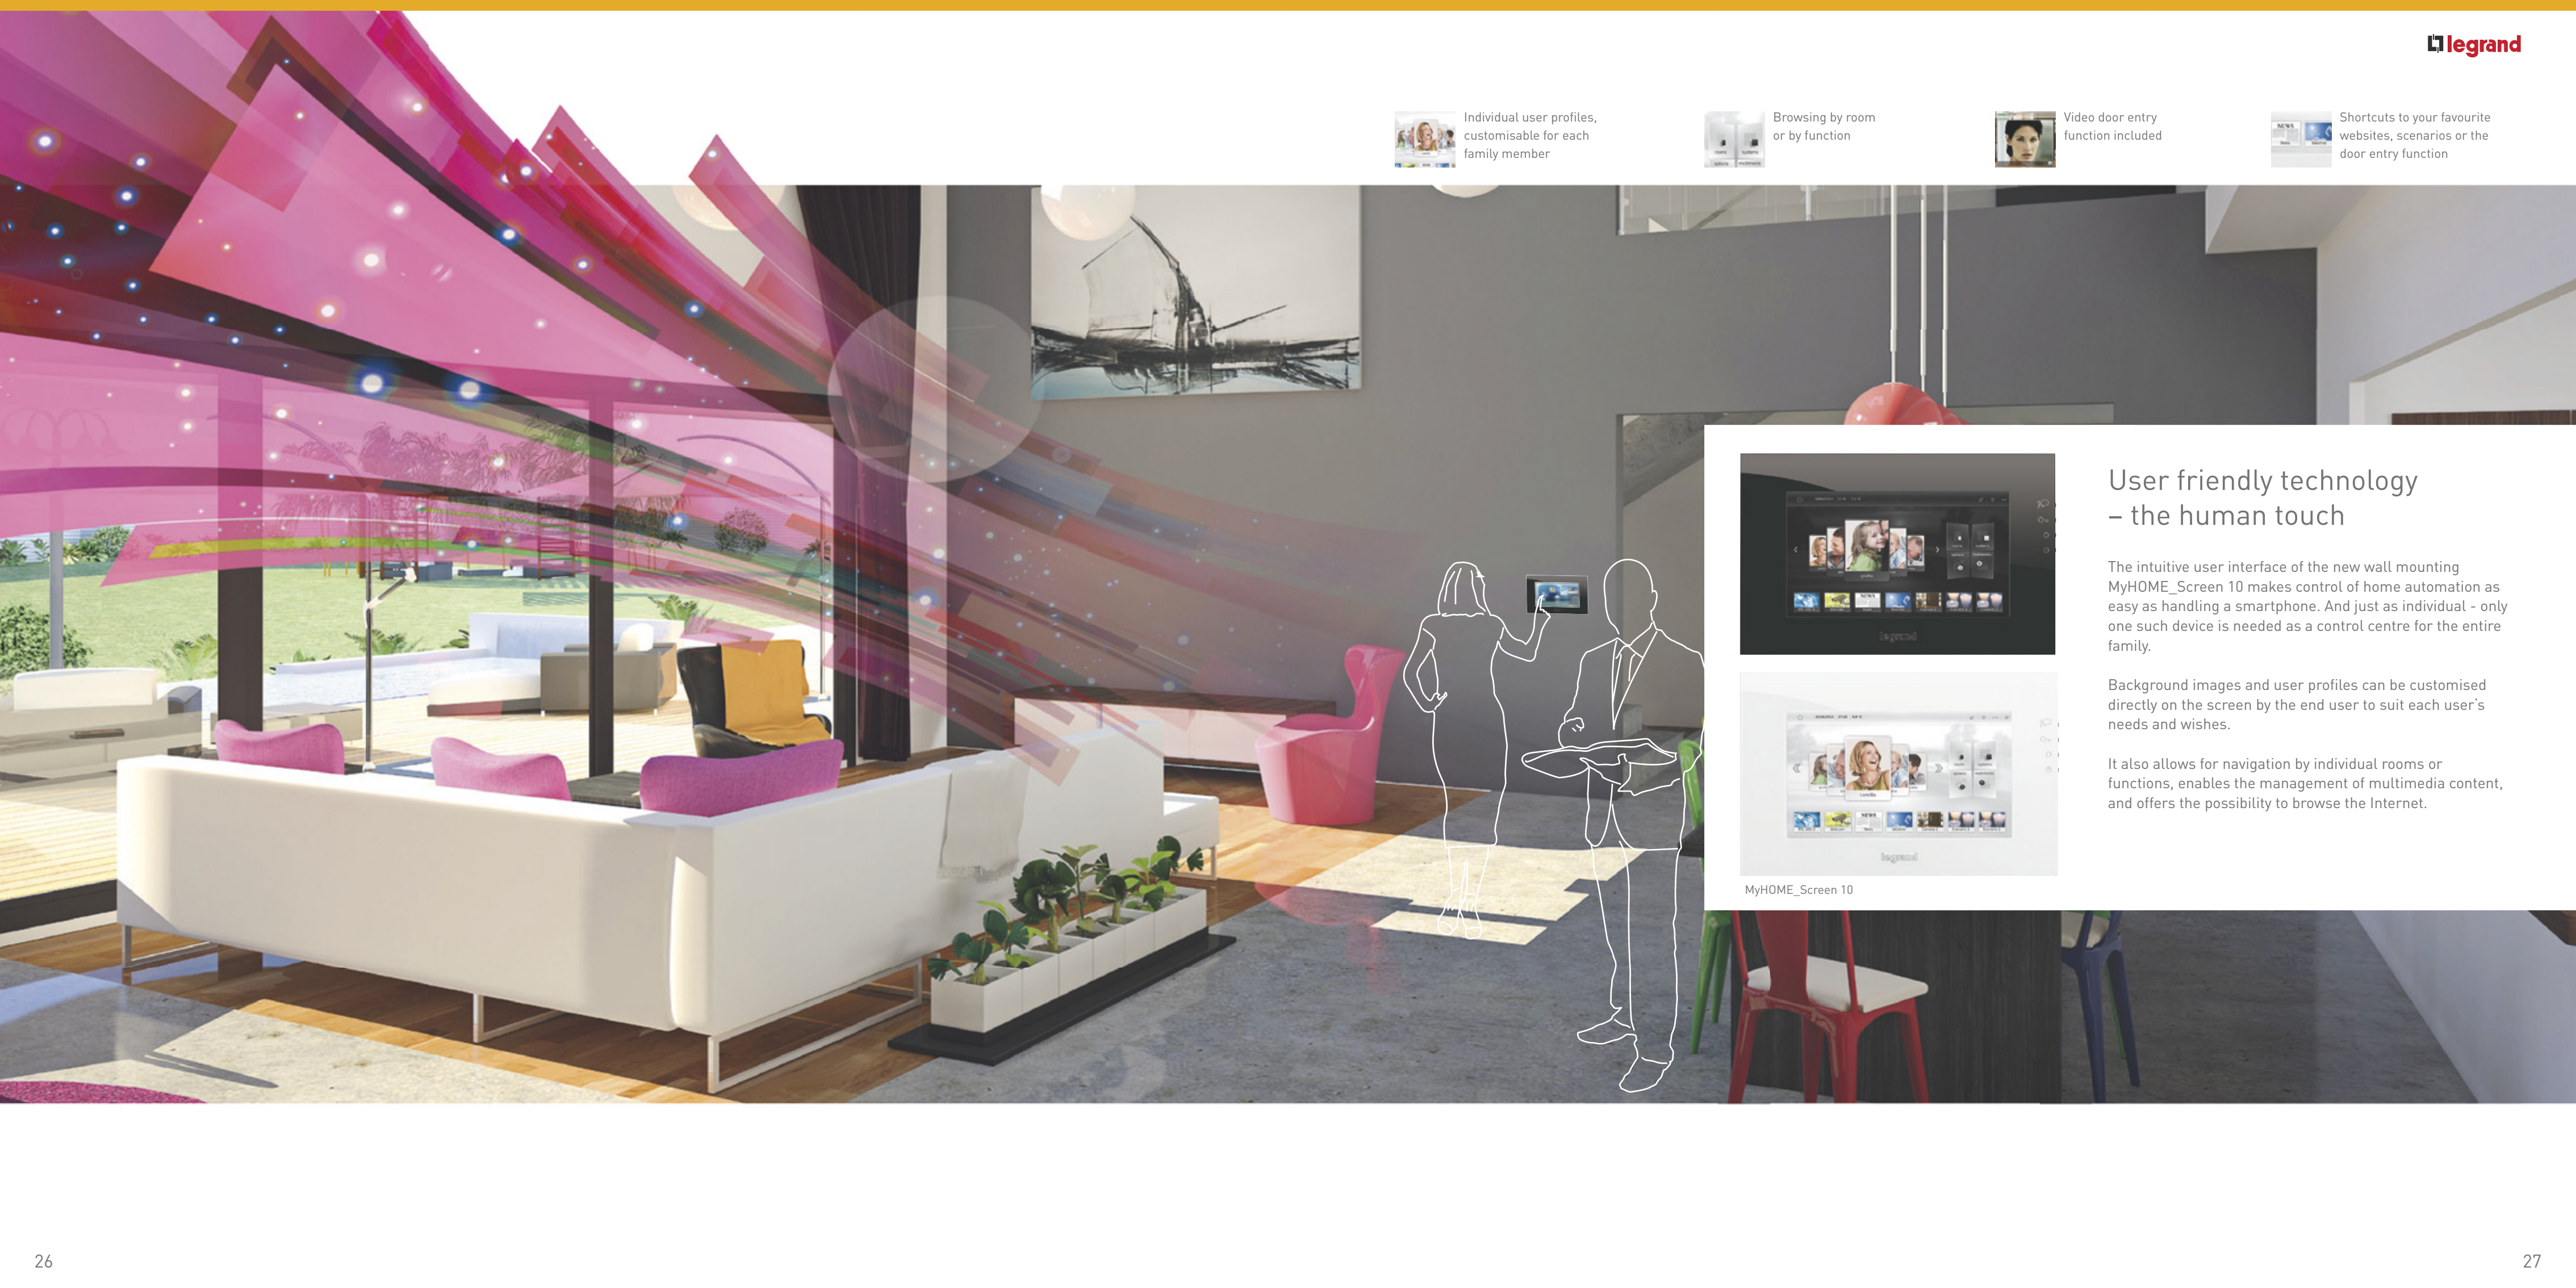

Individual user profiles, customisable for each family member

Browsing by room or by function

Video door entry function included

Shortcuts to your favourite websites, scenarios or the door entry function

MyHOME_Screen 10

User friendly technology – the human touch

The intuitive user interface of the new wall mounting MyHOME_Screen 10 makes control of home automation as easy as handling a smartphone. And just as individual - only one such device is needed as a control centre for the entire family.

Background images and user profiles can be customised directly on the screen by the end user to suit each user's needs and wishes.

It also allows for navigation by individual rooms or functions, enables the management of multimedia content, and offers the possibility to browse the Internet.