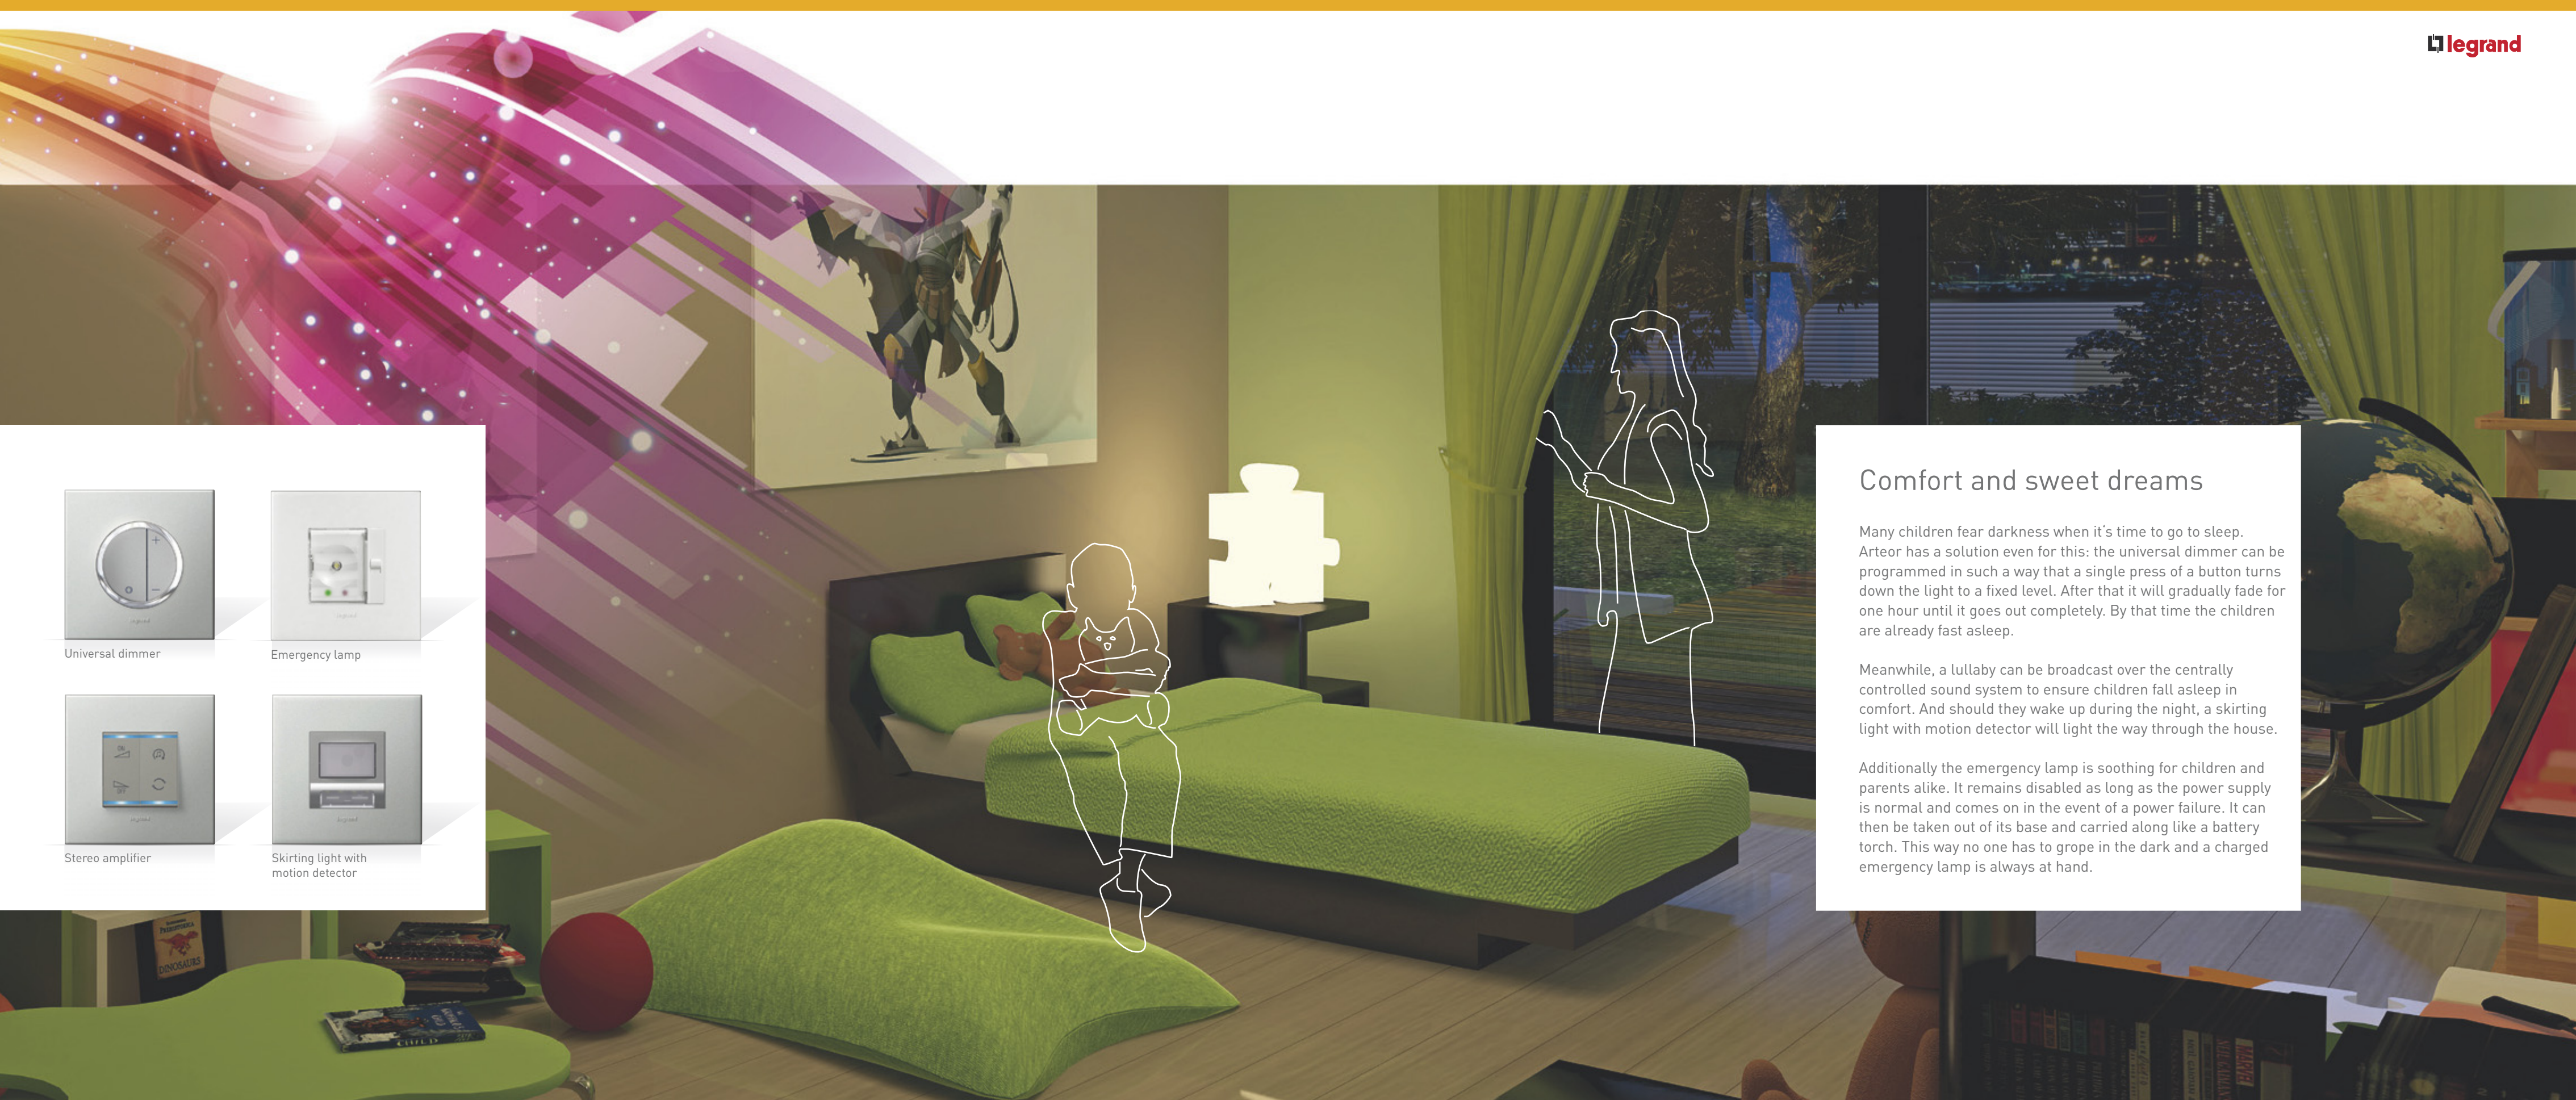

Comfort and sweet dreams

Many children fear darkness when it's time to go to sleep. Arteor has a solution even for this: the universal dimmer can be programmed in such a way that a single press of a button turns down the light to a fixed level. After that it will gradually fade for one hour until it goes out completely. By that time the children are already fast asleep.

Meanwhile, a lullaby can be broadcast over the centrally controlled sound system to ensure children fall asleep in comfort. And should they wake up during the night, a skirting light with motion detector will light the way through the house.

Additionally the emergency lamp is soothing for children and parents alike. It remains disabled as long as the power supply is normal and comes on in the event of a power failure. It can then be taken out of its base and carried along like a battery torch. This way no one has to grope in the dark and a charged emergency lamp is always at hand.