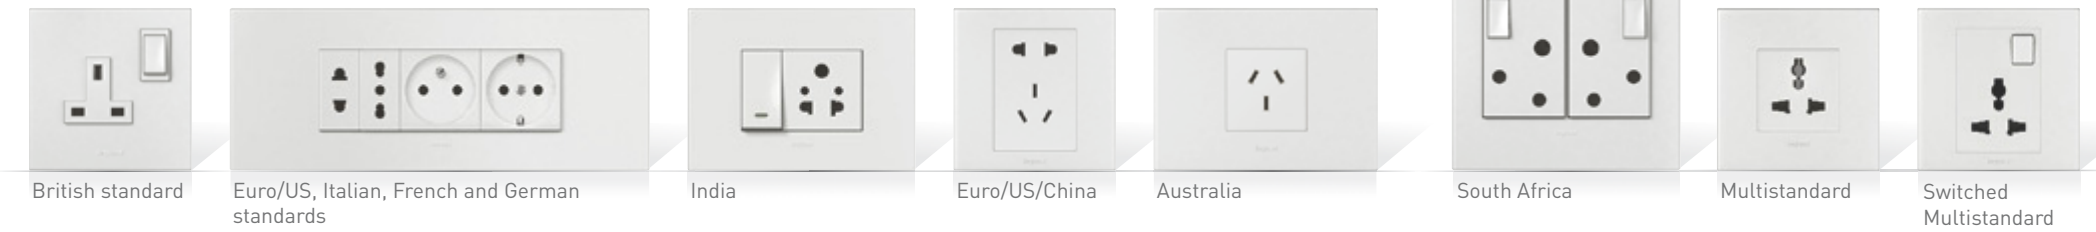

ALL MAJOR STANDARDS