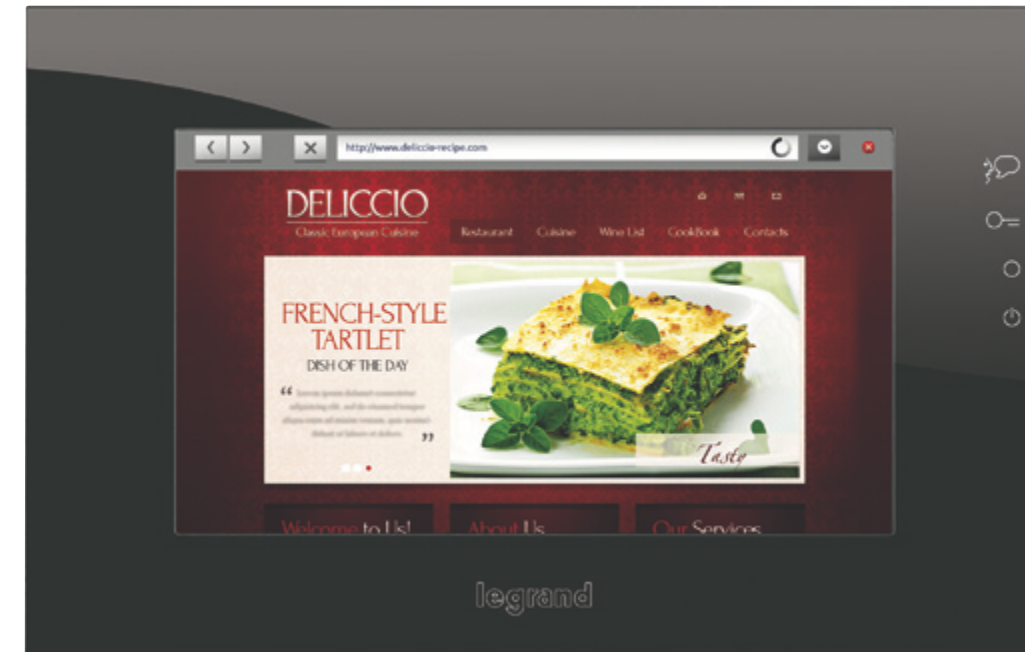

Quick access to webcams

Shortcuts to your favourite websites

Multimedia management: music, photos, videos

Connected with the world at home

The MyHOME_Screen 10 is not only the control centre for the whole house, it also connects it to the Internet with a browser allowing you to surf the Web. And what's especially convenient is that you can save your online favourites for quick access later. The latest news, weather forecast, personal e-mail or social media sites can then be accessed at a single touch.

And of course, each family member can choose his or her own favourites, which will be available on his or her personal page at MyHOME_Screen 10.

MyHOME_Screen 10