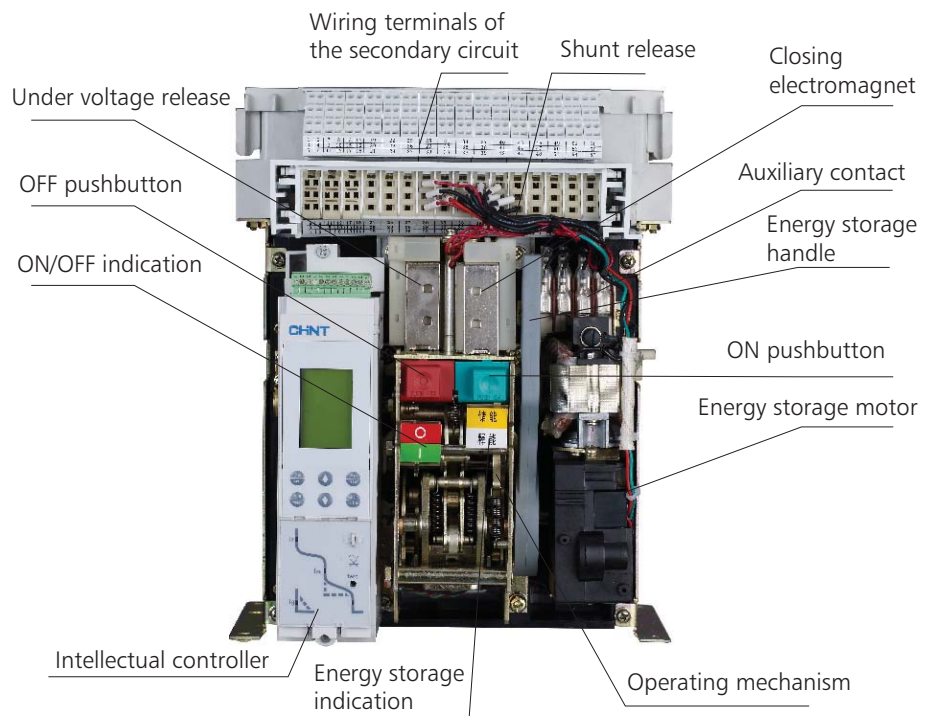

NA8 Air Circuit Breaker

NA8

● **General**

- Rated current: 200A to 6300A
- Rated operational voltage: AC 400V or 690V (specifications 3200 and 6300 AC 690V in trial production),
- Mainly used in distribution networks
- Frequency: 50Hz
- Class of pollution: 3
- Temperature range from -5°C to +40°C
- Standard: IEC 60947-2

NA8G Air Circuit Breaker

NA8G

● General

- Rated current: 200A to 6300A
- Rated operational voltage: AC 415V, 690V (specifications 3200 and 6300 AC 690V in trial production),
- Mainly used in distribution networks
- Frequency: 50Hz
- Class of pollution: 3
- Temperature range from -5°C to +40°C
- Standard: IEC/EN 60947-2

NA1

NA1 Air Circuit Breaker

- Rated current from 200 to 6300A
- Modulized mechanical part and accessories
- The terminal of the control circuit on the front enables easy handling
- Minimized arc space
- 3P 4P available
- Max. breaking capacity up to 120kA at 400V
- Drawout type / fixed type
- Power supplied from either top or bottom does no reduction in performance
- Circuit breakers comply with IEC/EN 60947-2
- Certified for operation in pollution-degree III environments as defined by IEC standard 60947 (industrial environments).
- Temperature range from -5°C to +65°C
- A complete system of add-on modules for NA1

1 Drawout type	5 Auxiliary contact	9 Wire-cable mechanical interlock	13 Under-voltage release
2 Fixed type	6 Locking-device	10 Connecting-rod type mechanical interlock	14 Motor-driven energy-storage mechanism
3 Intelligent controller	7 Arcing chamber	11 Shunt release	15 Rotary handle
4 Operating mechanism	8 Secondary connecting part	12 Closing electromagnet	16 Fixed plate