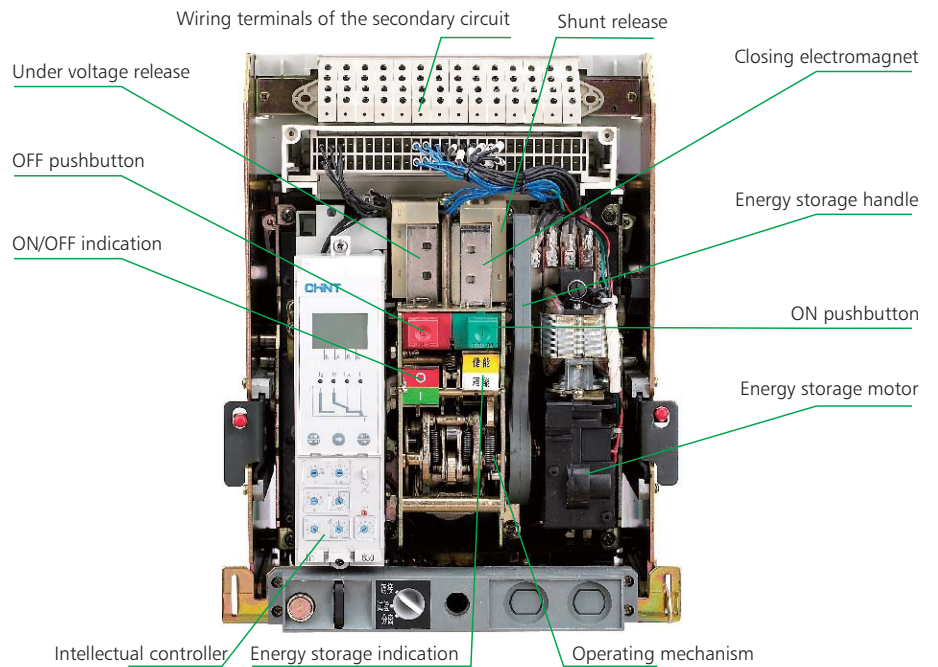

NA8 Air Circuit Breaker

NA8

● **General**

- Rated current: 200A to 6300A
- Rated operational voltage: AC 400V or 690V (specifications 3200 and 6300 AC 690V in trial production),
- Mainly used in distribution networks
- Frequency: 50Hz
- Class of pollution: 3
- Temperature range from -5°C to +40°C
- Standard: IEC 60947-2

NA8G Air Circuit Breaker

NA8G

● General

- Rated current: 200A to 6300A
- Rated operational voltage: AC 415V, 690V (specifications 3200 and 6300 AC 690V in trial production),
- Mainly used in distribution networks
- Frequency: 50Hz
- Class of pollution: 3
- Temperature range from -5°C to +40°C
- Standard: IEC/EN 60947-2

NA1

NA1 Air Circuit Breaker

- Rated current from 200 to 6300A
- Modulized mechanical part and accessories
- The terminal of the control circuit on the front enables easy handling
- Minimized arc space
- 3P 4P available
- Max. breaking capacity up to 120kA at 400V
- Drawout type / fixed type
- Power supplied from either top or bottom does no reduction in performance
- Circuit breakers comply with IEC/EN 60947-2
- Certified for operation in pollution-degree III environments as defined by IEC standard 60947 (industrial environments).
- Temperature range from -5°C to +65°C
- A complete system of add-on modules for NA1

1 Drawout type	5 Auxiliary contact	9 Wire-cable mechanical interlock	13 Under-voltage release
2 Fixed type	6 Locking-device	10 Connecting-rod type mechanical interlock	14 Motor-driven energy-storage mechanism
3 Intelligent controller	7 Arcing chamber	11 Shunt release	15 Rotary handle
4 Operating mechanism	8 Secondary connecting part	12 Closing electromagnet	16 Fixed plate