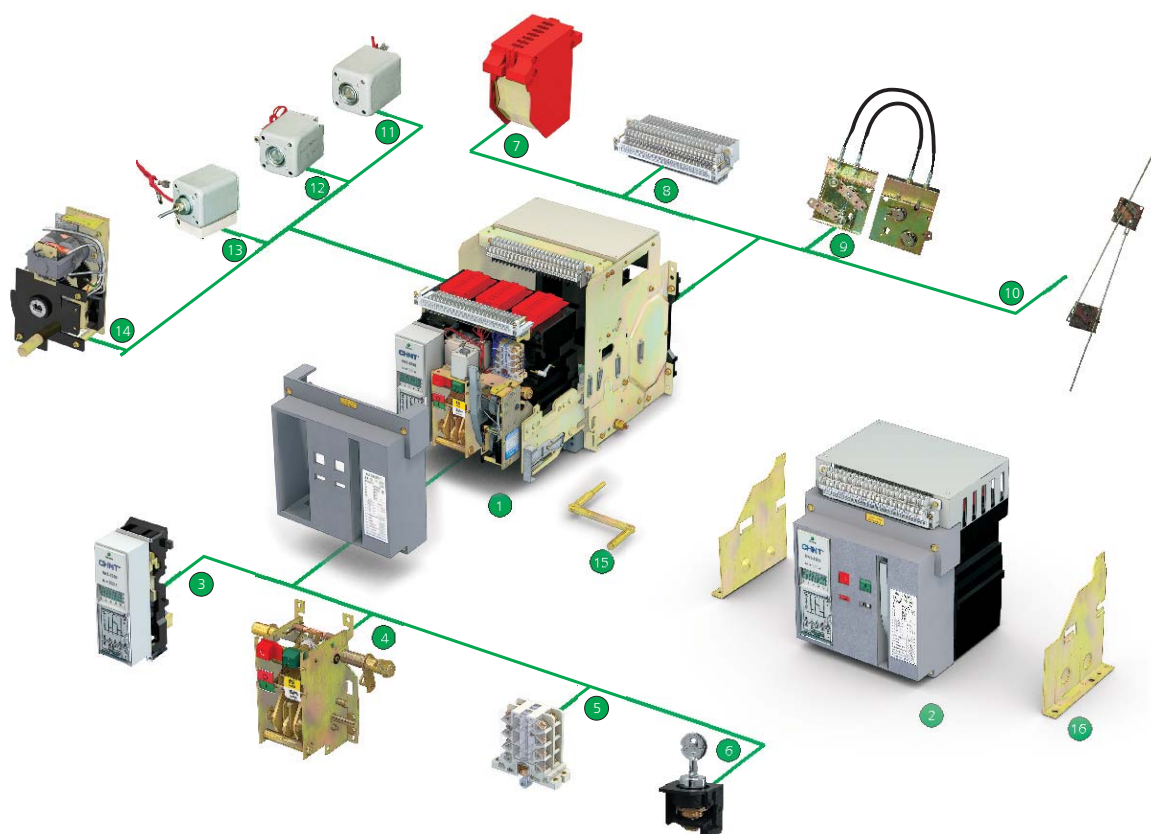

NA8 Air Circuit Breaker

NA8

● **General**

- Rated current: 200A to 6300A
- Rated operational voltage: AC 400V or 690V (specifications 3200 and 6300 AC 690V in trial production),
- Mainly used in distribution networks
- Frequency: 50Hz
- Class of pollution: 3
- Temperature range from -5°C to +40°C
- Standard: IEC 60947-2

NA8G Air Circuit Breaker

NA8G

● General

- Rated current: 200A to 6300A
- Rated operational voltage: AC 415V, 690V (specifications 3200 and 6300 AC 690V in trial production),
- Mainly used in distribution networks
- Frequency: 50Hz
- Class of pollution: 3
- Temperature range from -5°C to +40°C
- Standard: IEC/EN 60947-2

NA1

NA1 Air Circuit Breaker

- Rated current from 200 to 6300A
- Modulized mechanical part and accessories
- The terminal of the control circuit on the front enables easy handling
- Minimized arc space
- 3P 4P available
- Max. breaking capacity up to 120kA at 400V
- Drawout type / fixed type
- Power supplied from either top or bottom does no reduction in performance
- Circuit breakers comply with IEC/EN 60947-2
- Certified for operation in pollution-degree III environments as defined by IEC standard 60947 (industrial environments).
- Temperature range from -5°C to +65°C
- A complete system of add-on modules for NA1

1 Drawout type	5 Auxiliary contact	9 Wire-cable mechanical interlock	13 Under-voltage release
2 Fixed type	6 Locking-device	10 Connecting-rod type mechanical interlock	14 Motor-driven energy-storage mechanism
3 Intelligent controller	7 Arcing chamber	11 Shunt release	15 Rotary handle
4 Operating mechanism	8 Secondary connecting part	12 Closing electromagnet	16 Fixed plate